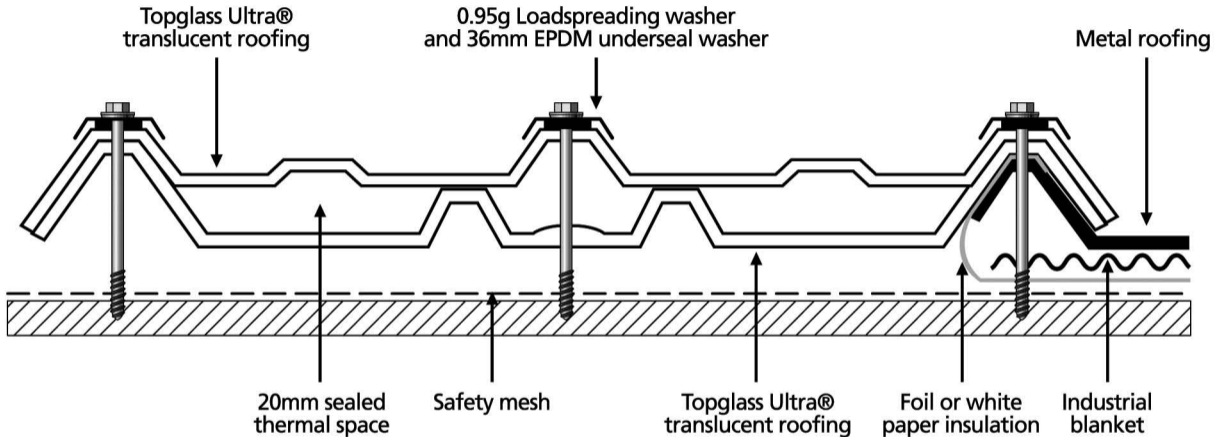

Alsynite TS 20 Twinskin System

NOTE:

- Gutter end sealed with purpose made Alsynite closed cell foam strip
- Twinskin clear roofing at 2200g/m² (1.3mm thick) provides light transmission of 70%