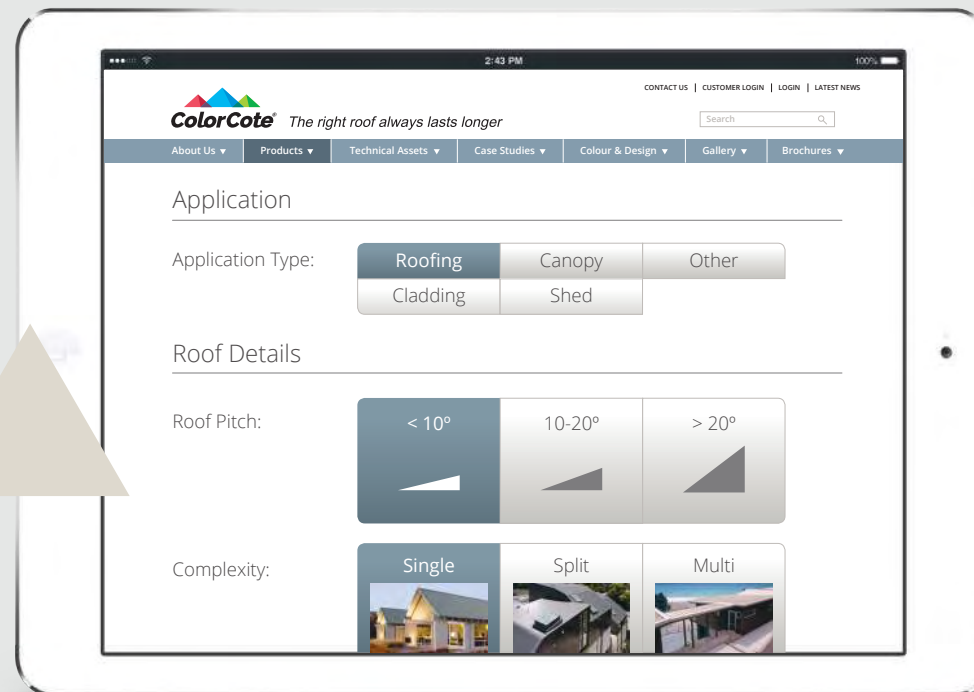

To request pre-painted samples or for more information
Call 0800 279 979 Fax +64 9 579 7515
or visit www.colorcote.co.nz

ColorCote® is a registered trademark of Fletcher Steel Ltd.
ZinaCore™, MagnaFlow™ and AlumiGard™ are trademarks of Fletcher Steel Ltd.

Pacific Coilcoaters is a trading division of Fletcher Steel Limited, a Fletcher Building Limited Business.

© Copyright PCC 2015

Choose the right colour for your roof

Your ColorCote®
colour guide

colorcote.co.nz